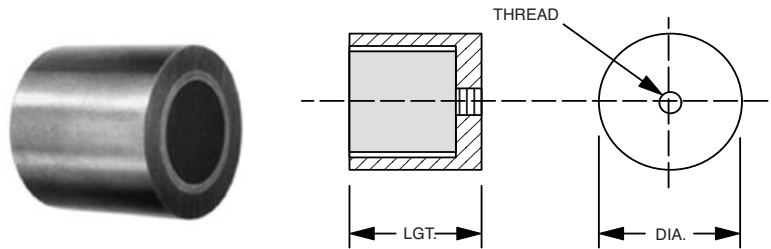

### Nickel-Plated Round Plugs

PRODUCT NUMBER	DIA.	LENGTH	GRADE (MGO)
NP0100X0100	0.100	0.100	42
NP0125X0125	0.125	0.125	42
NP0250X0125	0.250	0.125	42
NP0250X0187	0.250	0.187	42
NP0250X0250	0.250	0.250	42
NP0250X0500	0.250	0.500	42
NP0375X0125	0.375	0.125	42
NP0375X0187	0.375	0.187	42
NP0375X0250	0.375	0.250	42
NP0375X0375	0.375	0.375	42
NP0375X0500	0.375	0.500	42
NP0500X0125	0.500	0.125	42
NP0500X0187	0.500	0.187	42
NP0500X0250	0.500	0.250	42
NP0500X0375	0.500	0.375	42
NP0500X0500	0.500	0.500	42
NP0625X0125	0.625	0.125	42
NP0625X0187	0.625	0.187	42
NP0625X0250	0.625	0.250	42
NP0625X0500	0.625	0.500	42
NP0750X0125	0.750	0.125	42
NP0750X0187	0.750	0.187	42
NP0750X0250	0.750	0.250	42
NP0750X0375	0.750	0.375	42
NP0750X0500	0.750	0.500	42
NP0750X0750	0.750	0.750	42
NP1000X0187	1.000	0.187	42
NP1000X0250	1.000	0.250	42
NP1000X0375	1.000	0.375	42
NP1000X0500	1.000	0.500	42
NP1000X0750	1.000	0.750	42
NP2000X0500	2.000	0.500	45

Super high strength neodymium-iron-boron magnets offer more strength for their size than traditional materials. The products shown here are stock sizes, but other sizes are available. Please call us with your requirements.

### HIGH STRENGTH NEODYMIUM POT MAGNETS

These high strength assemblies provide at least five times the holding power of traditional alnico pot magnets.

PRODUCT NUMBER	DIA.	LENGTH	TAP	POWER (LBS)
1592-T-08	0.375	.500	8-32	5
1593-T-08	0.500	.500	10-32	10
1594-T-08	0.625	.500	10-32	15
1595-T-08	0.750	.500	10-32	20
1597-T-08	1.000	.500	1/4-20	30
1598-T-08	1.250	.500	1/4-20	40
1599-T-08	1.375	.500	5/16-18	60