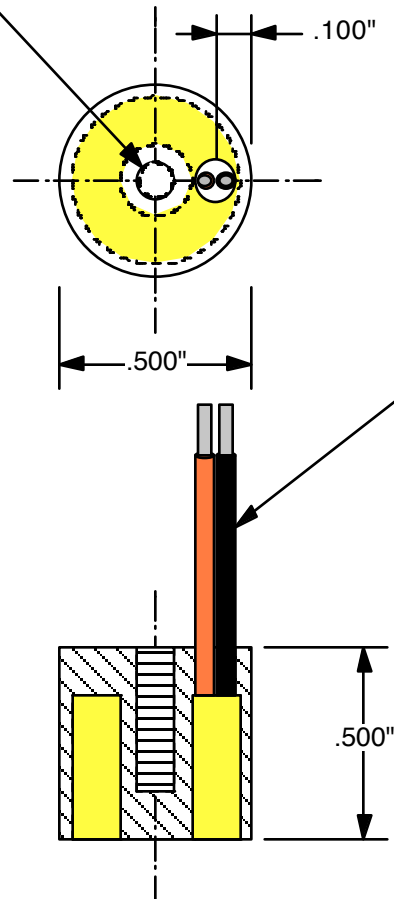

MOUNTING THREAD
6-32 X 3/8" DEEP

LEAD WIRE
2 PCS, 24GA
18" LONG

MODEL #: CE-050-12C
VOLTAGE: 12 DC
CURRENT: 3 WATTS
DUTY CYCLE: CONTINUOUS/100%
HOLDING POWER: 2 LBS MAX.

AUTOMATIC EQUIPMENT CORP.
CE-050-12C
CUSTOMER DRAWING
SCALE: 1"=1/2" 5/18/98
H-9013