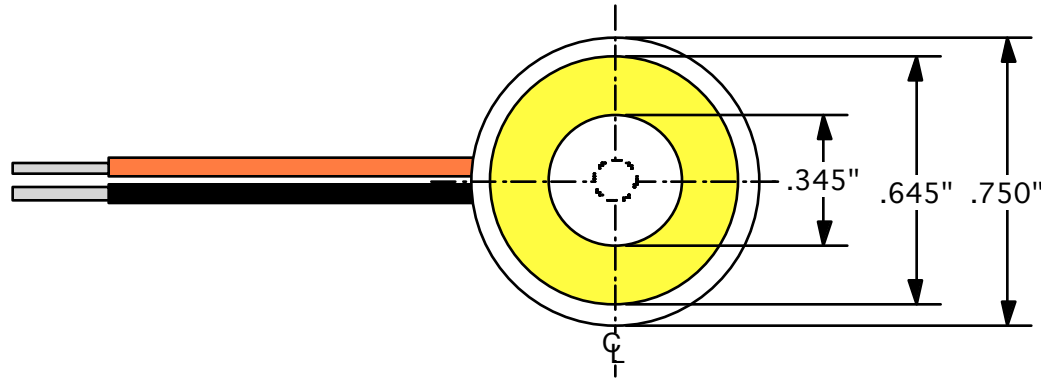

MODEL# DC-075-12C
INPUT: 12 VDC
CURRENT: 2.4 WATTS
DUTY CYCLE: CONTINUOUS
HOLDING POWER: 7 LBS.

AUTOMATIC EQUIPMENT CORPORATION
DC-075-12C
CUST DWG
05/28/13
H-09127