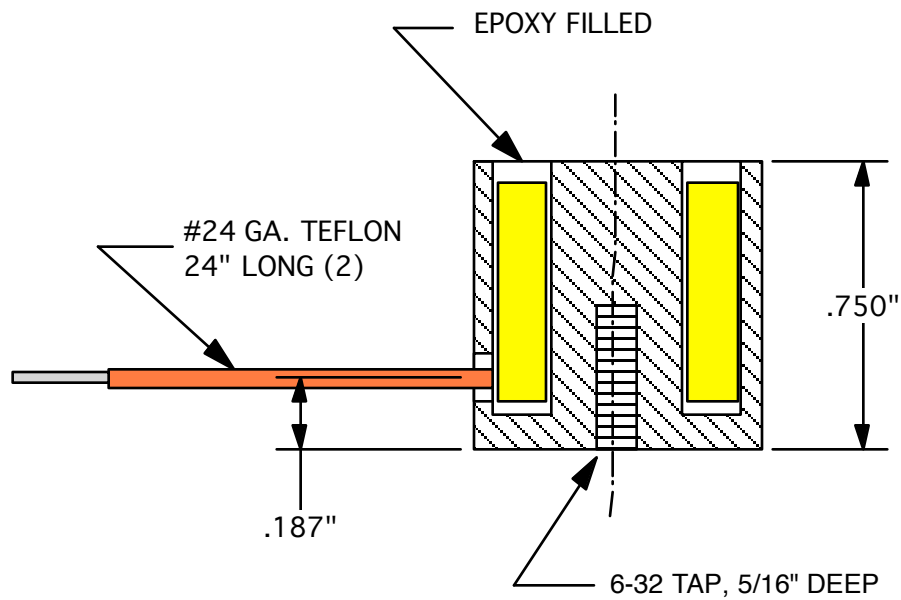

MODEL# DC-075-12C
INPUT: 12 VDC
CURRENT: 2.4 WATTS
DUTY CYCLE: CONTINUOUS
HOLDING POWER: 7 LBS.

AUTOMATIC EQUIPMENT CORPORATION
DC-075-12C
CUST DWG
05/28/13
H-09127