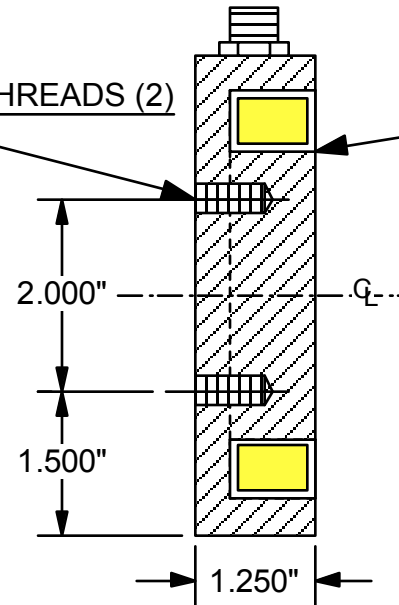

M STYLE
QUICK DISCONNECT

1" DEEP
3/8-16 THREADS (2)

EPOXY FILLED

MODEL: DCS-500M-24C
VOLTAGE: 24VDC
CURRENT: 39 WATTS
DUTY CYCLE: CONTINUOUS
HOLDING POWER: 1400 LBS

AUTOMATIC EQUIPMENT CORP.
DCS-500M-24C
CUST DWG
06/21/13
H-12013