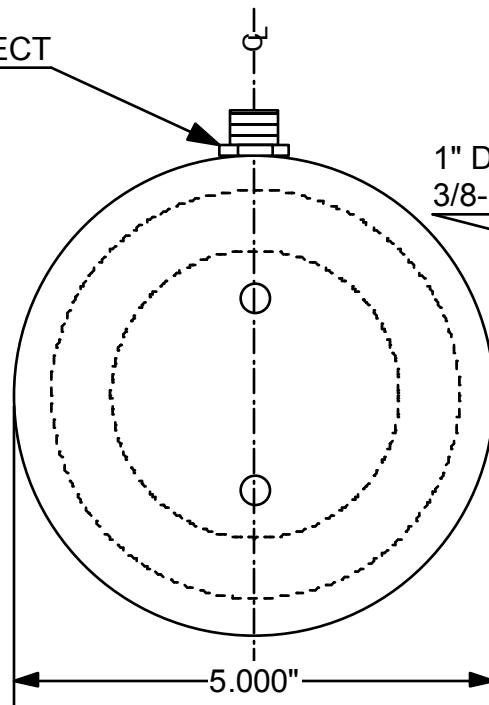

M STYLE
QUICK DISCONNECT

1" DEEP
3/8-16 THREADS (2)

EPOXY FILLED

MODEL: DCS-500M-24C
VOLTAGE: 24VDC
CURRENT: 39 WATTS
DUTY CYCLE: CONTINUOUS
HOLDING POWER: 1400 LBS

AUTOMATIC EQUIPMENT CORP.
DCS-500M-24C
CUST DWG
06/21/13
H-12013