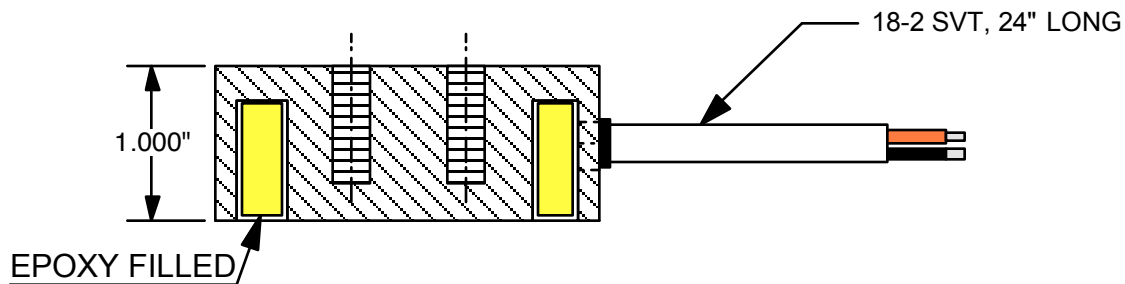

INPUT: 12 VDC
CURRENT: 3.6 WATTS
DUTY CYCLE: CONTINUOUS
HOLDING POWER: 200 LBS.

AUTOMATIC EQUIPMENT CORPORATION
EM-1525-12C
CUST DWG
06/13/13
H-12496