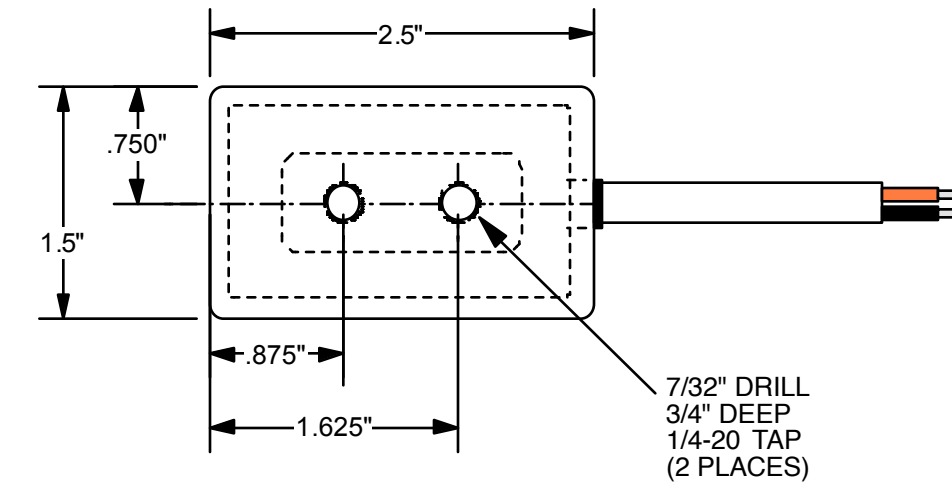

INPUT: 12 VDC
CURRENT: 3.6 WATTS
DUTY CYCLE: CONTINUOUS
HOLDING POWER: 200 LBS.

AUTOMATIC EQUIPMENT CORPORATION
EM-1525-12C
CUST DWG
06/13/13
H-12496