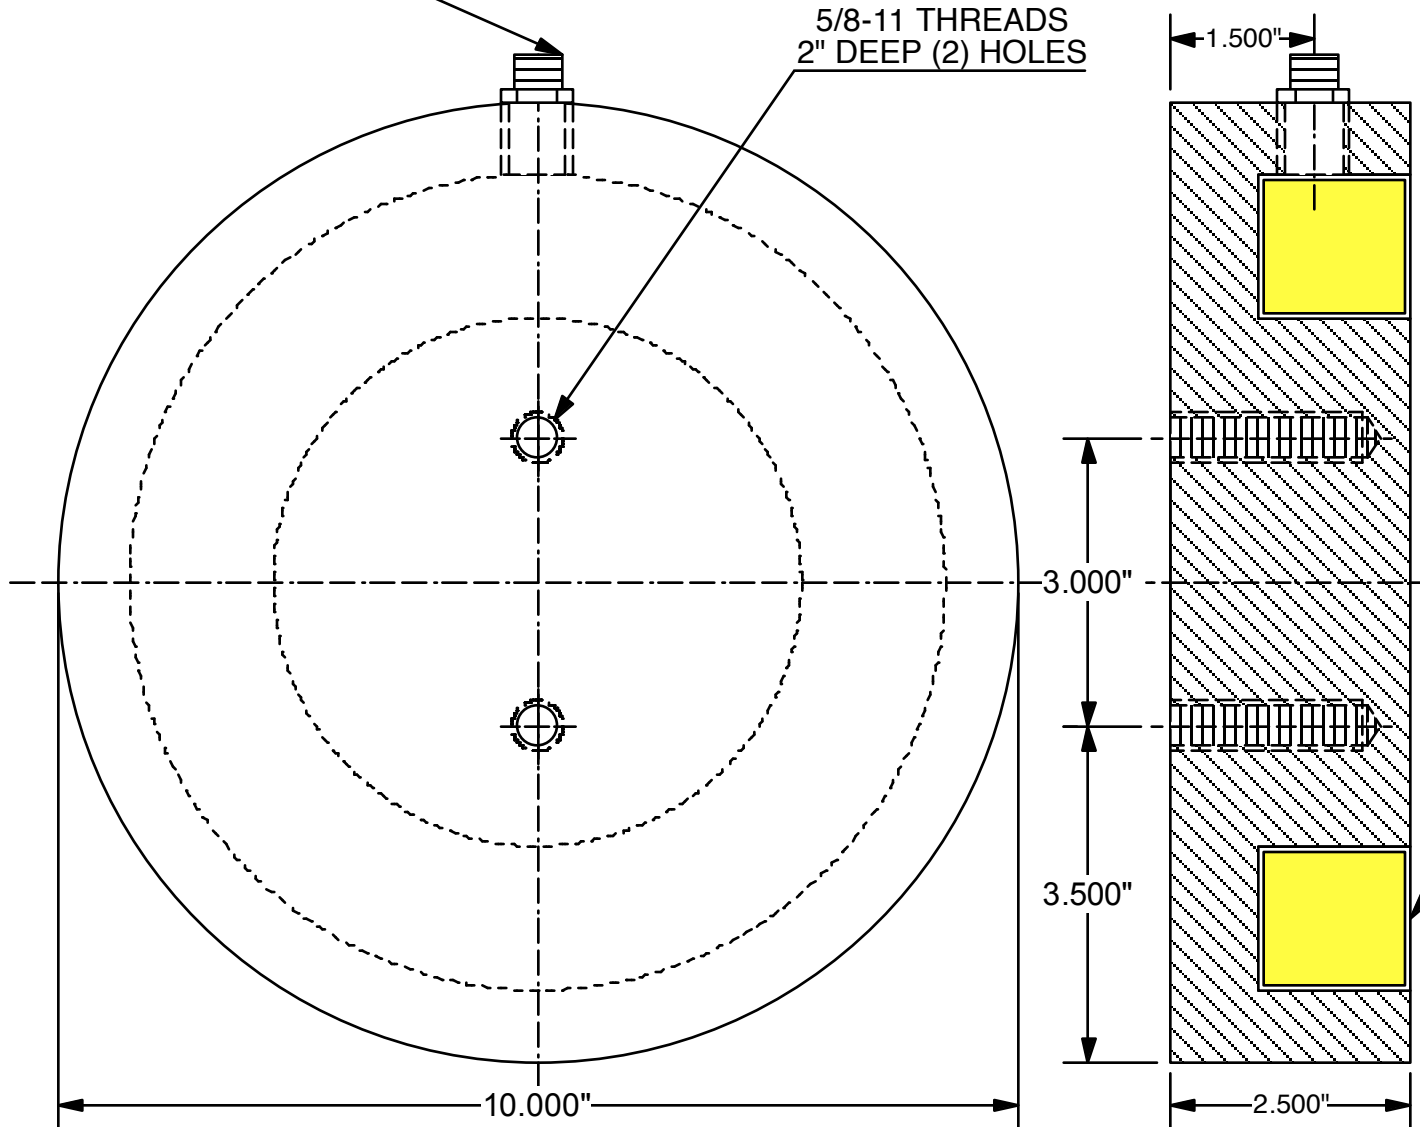

S STYLE
QUICK DISCONNECT

5/8-11 THREADS
2" DEEP (2) HOLES

MODEL: DCA-1000S-110C
VOLTAGE: 110VDC
CURRENT: 60.5 WATTS
DUTY CYCLE: CONTINUOUS
HOLDING POWER: 4700 LBS

EPOXY FILLED

AUTOMATIC EQUIPMENT CORP.
DCA-1000S-110C
CUST DWG
SCALE: 1"=2"
H-12636