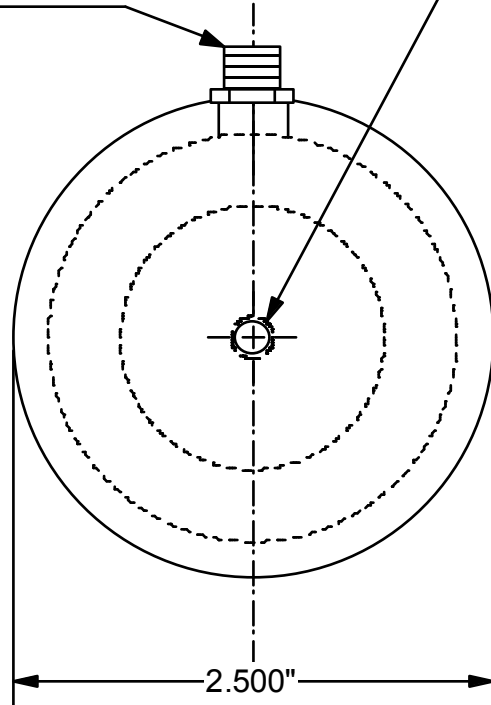

T STYLE  
QUICK DISCONNECT

1" DEEP  
1/4-20 THREADS

MODEL: DS-250T-24C  
VOLTAGE: 24VDC  
CURRENT: 10 WATTS  
DUTY CYCLE: CONTINUOUS  
HOLDING POWER: 300 LBS

AUTOMATIC EQUIPMENT CORP.  
DS-250T-24C  
CUST DWG  
SCALE: 1"=1" 02/19/13  
H-12647