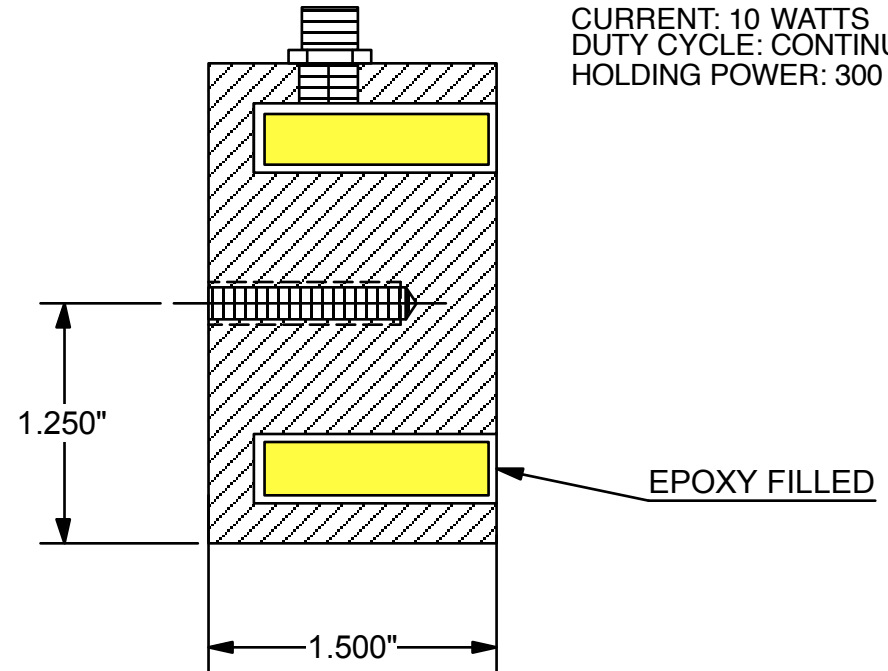

T STYLE  
QUICK DISCONNECT

1" DEEP  
1/4-20 THREADS

MODEL: DS-250T-24C  
VOLTAGE: 24VDC  
CURRENT: 10 WATTS  
DUTY CYCLE: CONTINUOUS  
HOLDING POWER: 300 LBS

AUTOMATIC EQUIPMENT CORP.  
DS-250T-24C  
CUST DWG  
SCALE: 1"=1" 02/19/13  
H-12647