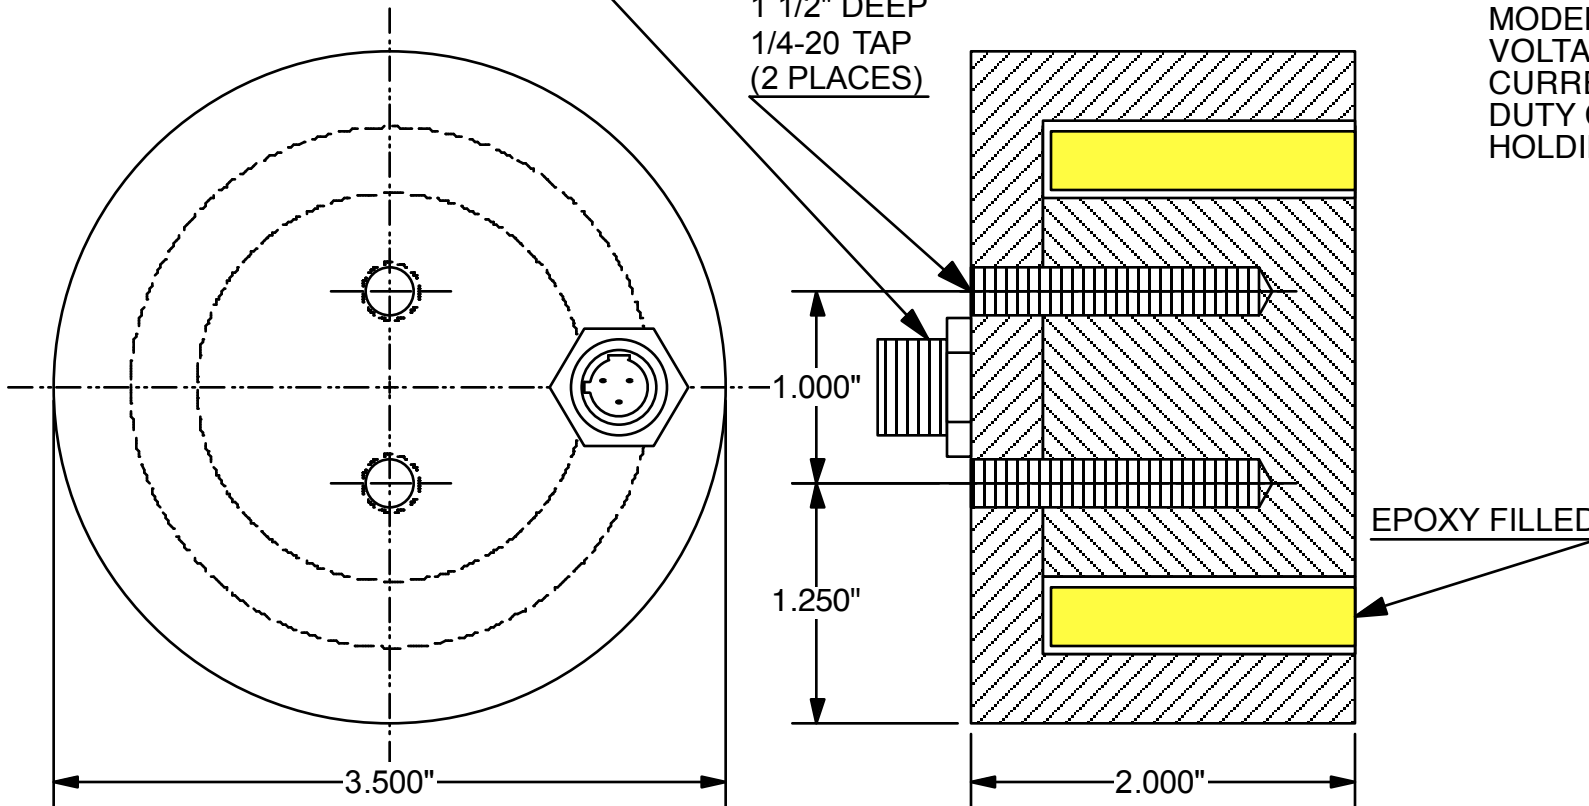

M STYLE
QUICK DISCONNECT

1 1/2" DEEP
1/4-20 TAP
(2 PLACES)

MODEL: CEA-350M-110C
VOLTAGE: 110VDC
CURRENT: 25 WATTS
DUTY CYCLE: CONTINUOUS
HOLDING POWER: 700 LBS

AUTOMATIC EQUIPMENT CORPORATION
CEA-350M-110C
CUST DWG
06/03/13
H-12749