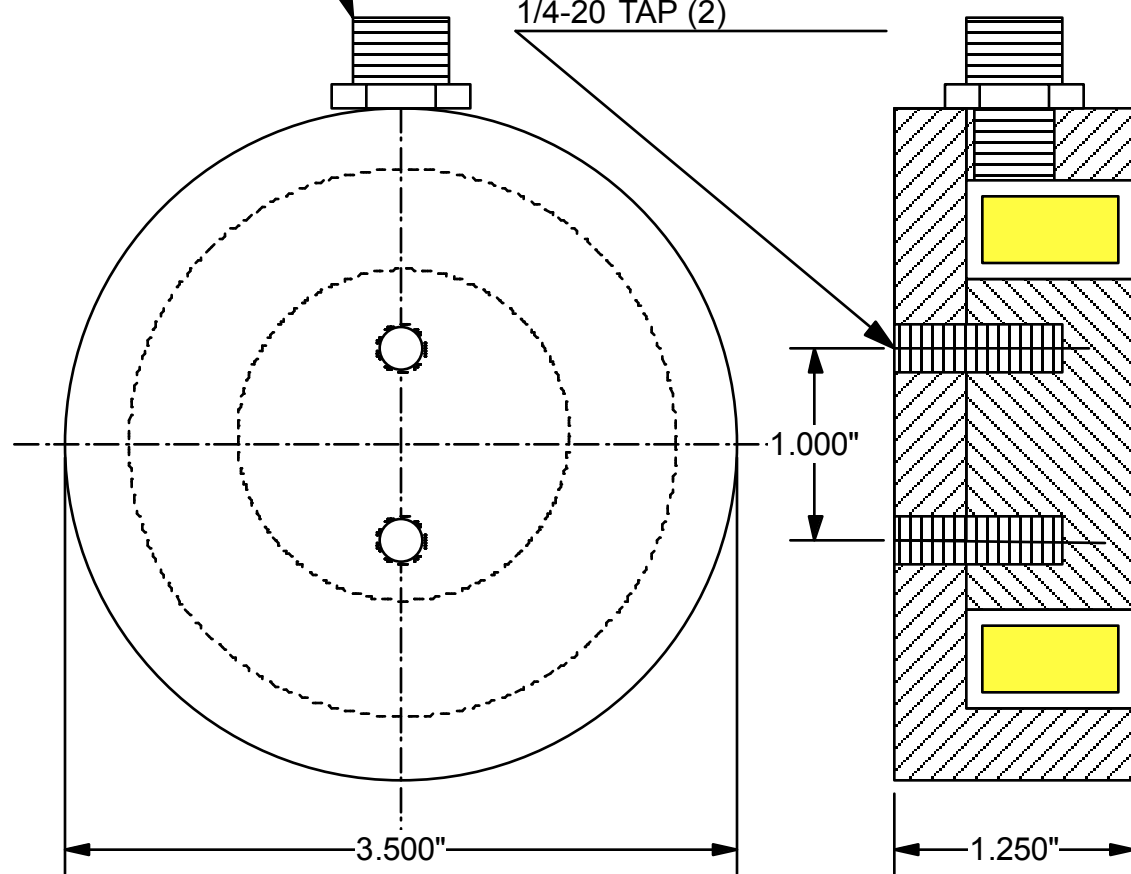

M STYLE  
QUICK DISCONNECT

.875" DEEP,  
1/4-20 TAP (2)

MODEL: DCS-350M-110C  
VOLTAGE: 110VDC  
CURRENT: 25 WATTS  
DUTY CYCLE: CONTINUOUS  
HOLDING POWER: 500 LBS

EPOXY FILLED

AUTOMATIC EQUIPMENT CORP.  
DCS-350M-110C  
CUST DWG  
06/04/13  
H-12754