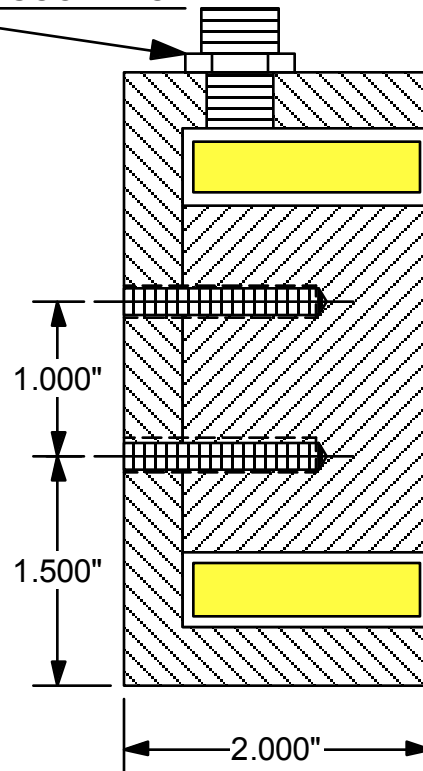

1" DEEP
5/16-18 TAP
(2 PLACES)

M STYLE
QUICK DISCONNECT

MODEL: DCA-400M-110D
 VOLTAGE: 110VDC
 CURRENT: 30.3 WATTS
 DUTY CYCLE: CONTINUOUS
 HOLDING POWER: 1000 LBS

EPOXY FILLED