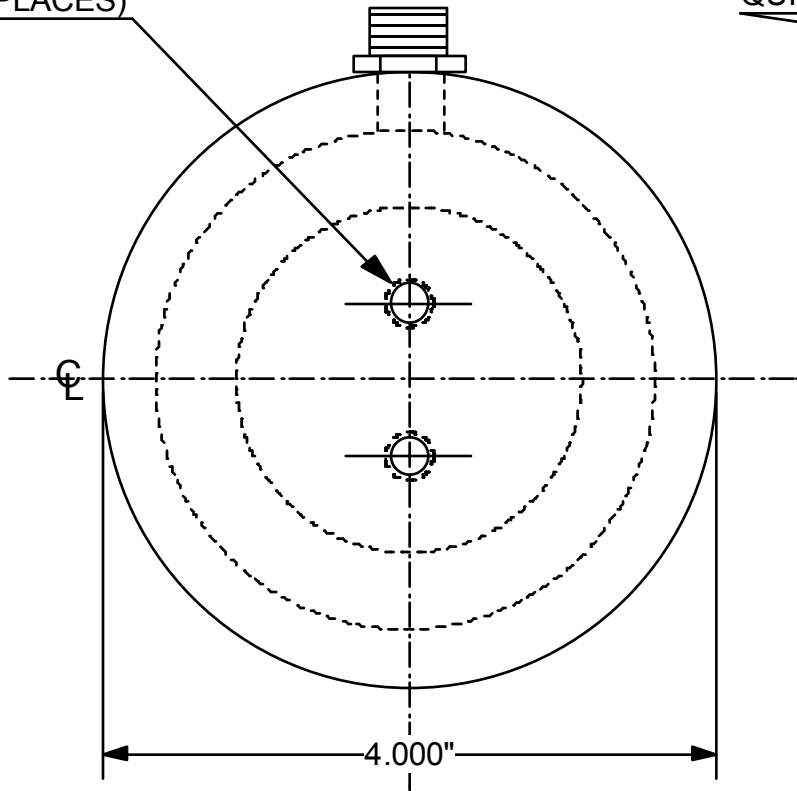

1" DEEP
5/16-18 TAP
(2 PLACES)

M STYLE
QUICK DISCONNECT

MODEL: DCA-400M-110D
 VOLTAGE: 110VDC
 CURRENT: 30.3 WATTS
 DUTY CYCLE: CONTINUOUS
 HOLDING POWER: 1000 LBS

EPOXY FILLED