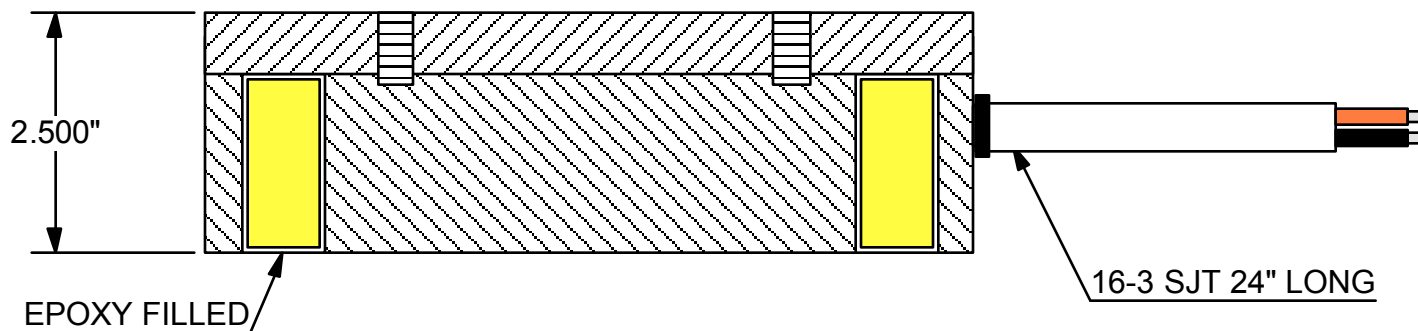

MODEL: ES-4080-24C
VOLTAGE: 24VDC
CURRENT: 72 WATTS
DUTY CYCLE: CONTINUOUS
HOLDING POWER: 2200 LBS

AUTOMATIC EQUIPMENT CORP
ES-4080-24C
CUST DWG
06/11/13
H-12814