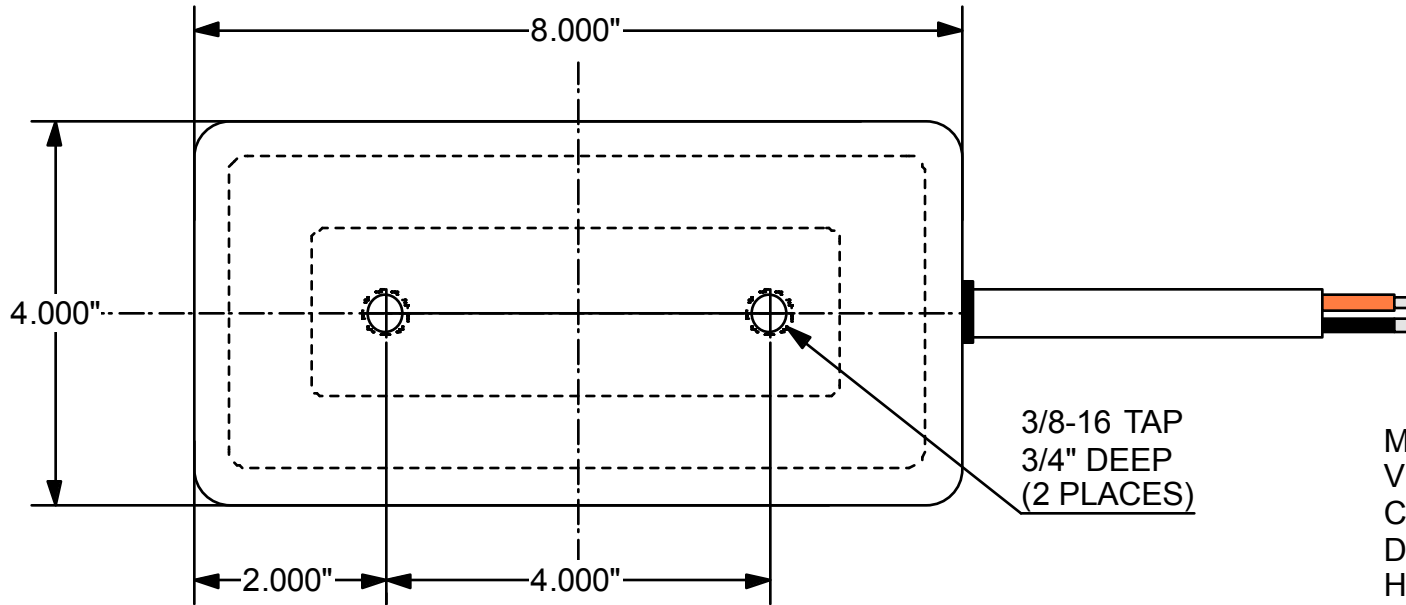

MODEL: ES-4080-24C
VOLTAGE: 24VDC
CURRENT: 72 WATTS
DUTY CYCLE: CONTINUOUS
HOLDING POWER: 2200 LBS

AUTOMATIC EQUIPMENT CORP
ES-4080-24C
CUST DWG
06/11/13
H-12814