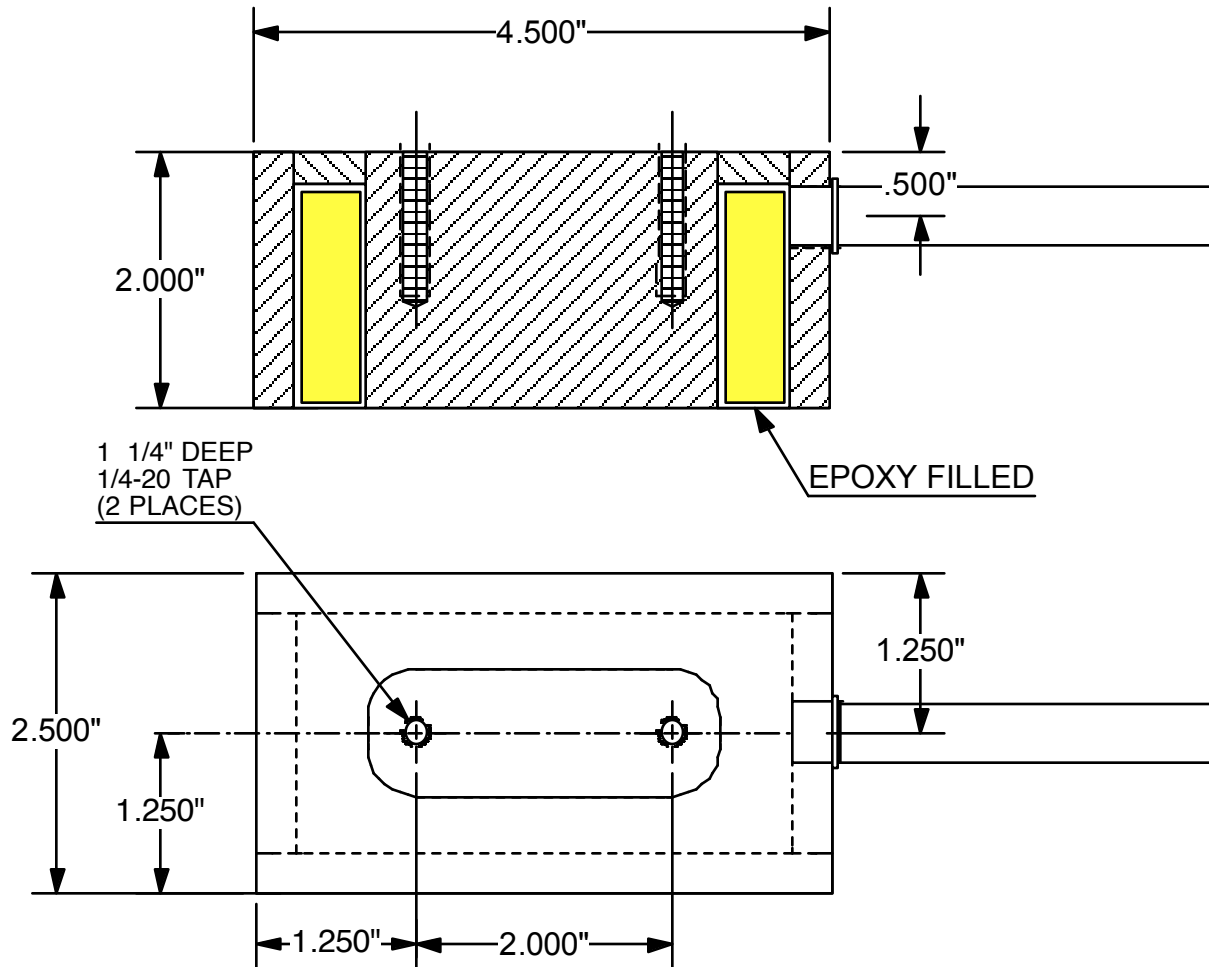

MODEL: EM-2545-12C
VOLTAGE: 12VDC
CURRENT: 26 WATTS
DUTY CYCLE: CONTINUOUS
HOLDING POWER: 600 LBS

AUTOMATIC EQUIPMENT CORP
EM-2545-12C
CUST DWG
06/14/13
H-12818