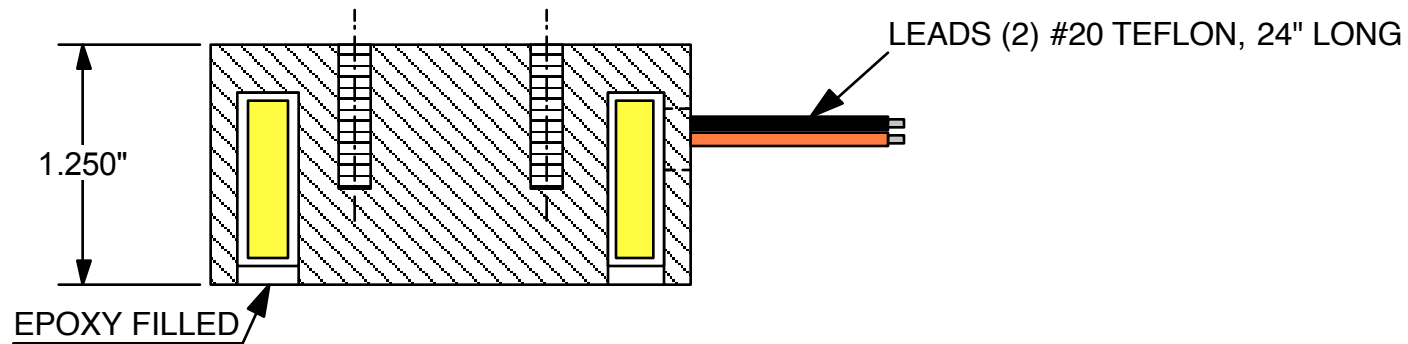

MODEL: ES-1525-24C  
INPUT: 24 VDC  
CURRENT: 13 WATTS  
DUTY CYCLE: CONTINUOUS  
HOLDING POWER: 200 LBS.

AUTOMATIC EQUIPMENT CORP  
ES-1525-24C  
CUST DWG  
10/09/13  
H-12820