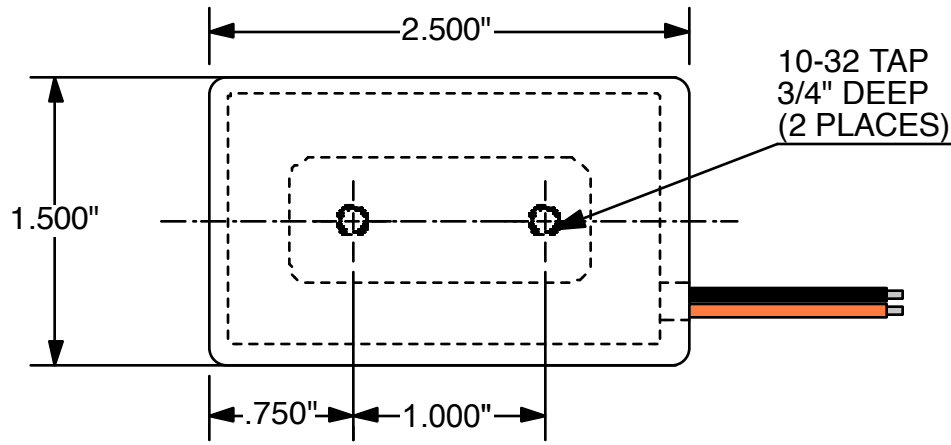

MODEL: ES-1525-24C  
INPUT: 24 VDC  
CURRENT: 13 WATTS  
DUTY CYCLE: CONTINUOUS  
HOLDING POWER: 200 LBS.

AUTOMATIC EQUIPMENT CORP  
ES-1525-24C  
CUST DWG  
10/09/13  
H-12820