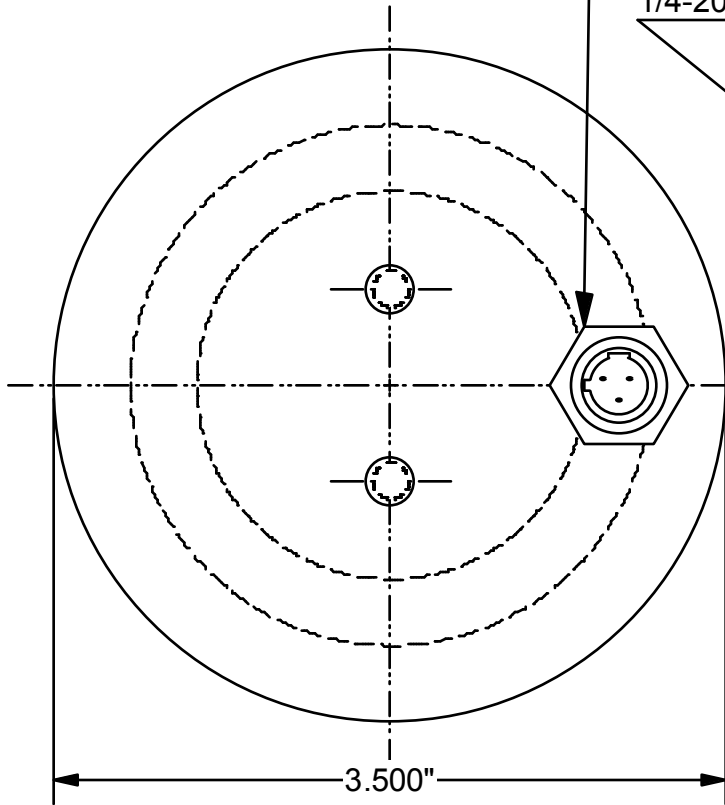

M STYLE
QUICK DISCONNECT

1/4-20 TAP .875" DEEP (2)

MODEL: CES-350M-24C
VOLTAGE: 24VDC
CURRENT: 21 WATTS
DUTY CYCLE: CONTINUOUS
HOLDING POWER: 480 LBS

AUTOMATIC EQUIPMENT CORPORATION
CES-350M-24C
CUST DWG
08/21/13
H-13012