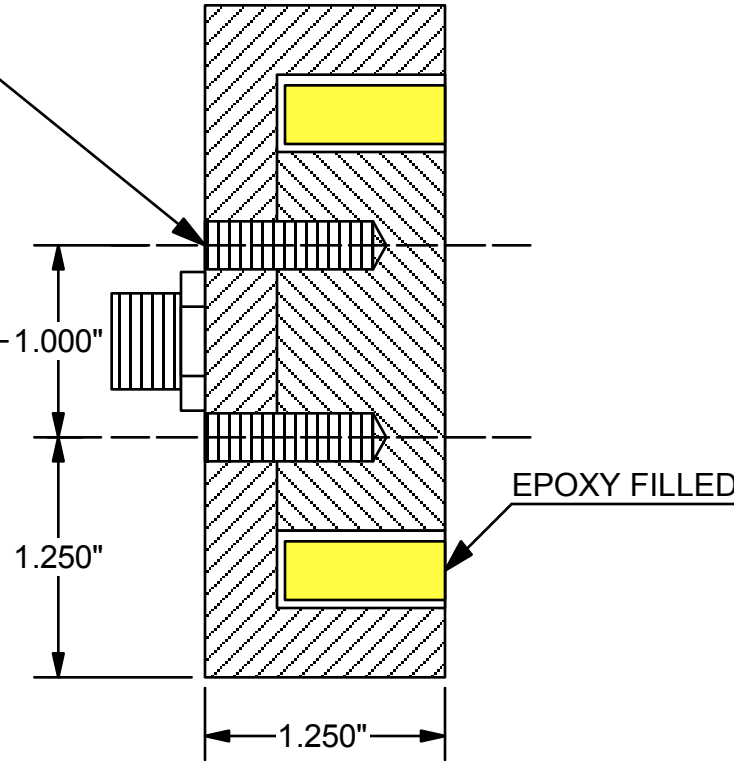

M STYLE
QUICK DISCONNECT

1/4-20 TAP .875" DEEP (2)

MODEL: CES-350M-24C
VOLTAGE: 24VDC
CURRENT: 21 WATTS
DUTY CYCLE: CONTINUOUS
HOLDING POWER: 480 LBS

AUTOMATIC EQUIPMENT CORPORATION
CES-350M-24C
CUST DWG
08/21/13
H-13012