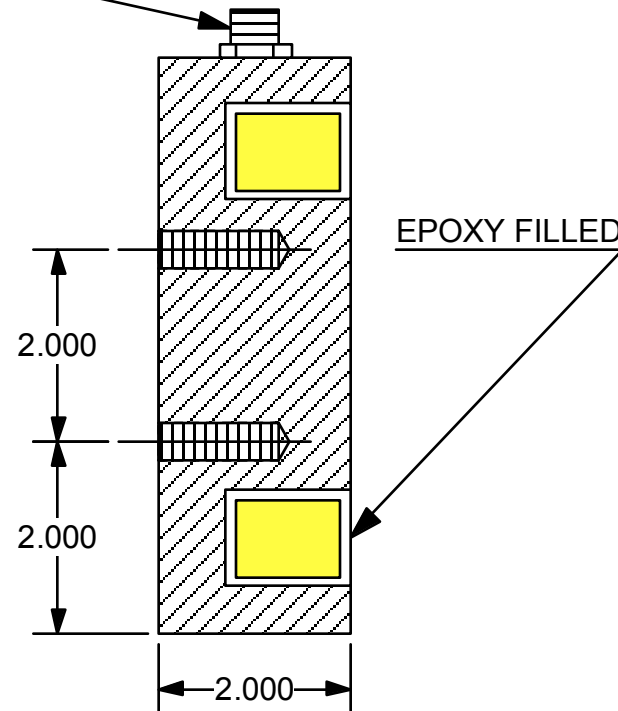

MODEL: DCA-600M-24C
VOLTAGE: 24VDC
CURRENT: 44 WATTS
DUTY CYCLE: CONTINUOUS
MAX HOLD: 2200 LBS

1/2-13 X 1.25" DEEP (2)

M STYLE
QUICK DISCONNECT

AUTOMATIC EQUIPMENT CORP
CUST DWG
DCA-600M-24C
08/21/13
H-13018