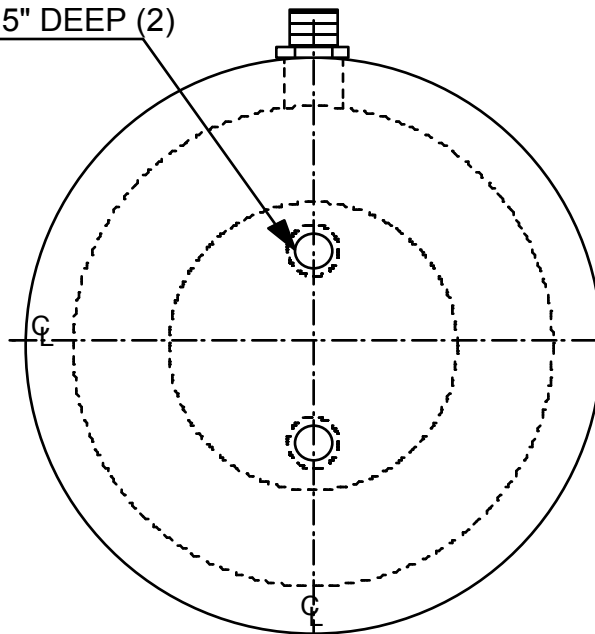

MODEL: DCA-600M-24C
VOLTAGE: 24VDC
CURRENT: 44 WATTS
DUTY CYCLE: CONTINUOUS
MAX HOLD: 2200 LBS

1/2-13 X 1.25" DEEP (2)

M STYLE
QUICK DISCONNECT

AUTOMATIC EQUIPMENT CORP
CUST DWG
DCA-600M-24C
08/21/13
H-13018