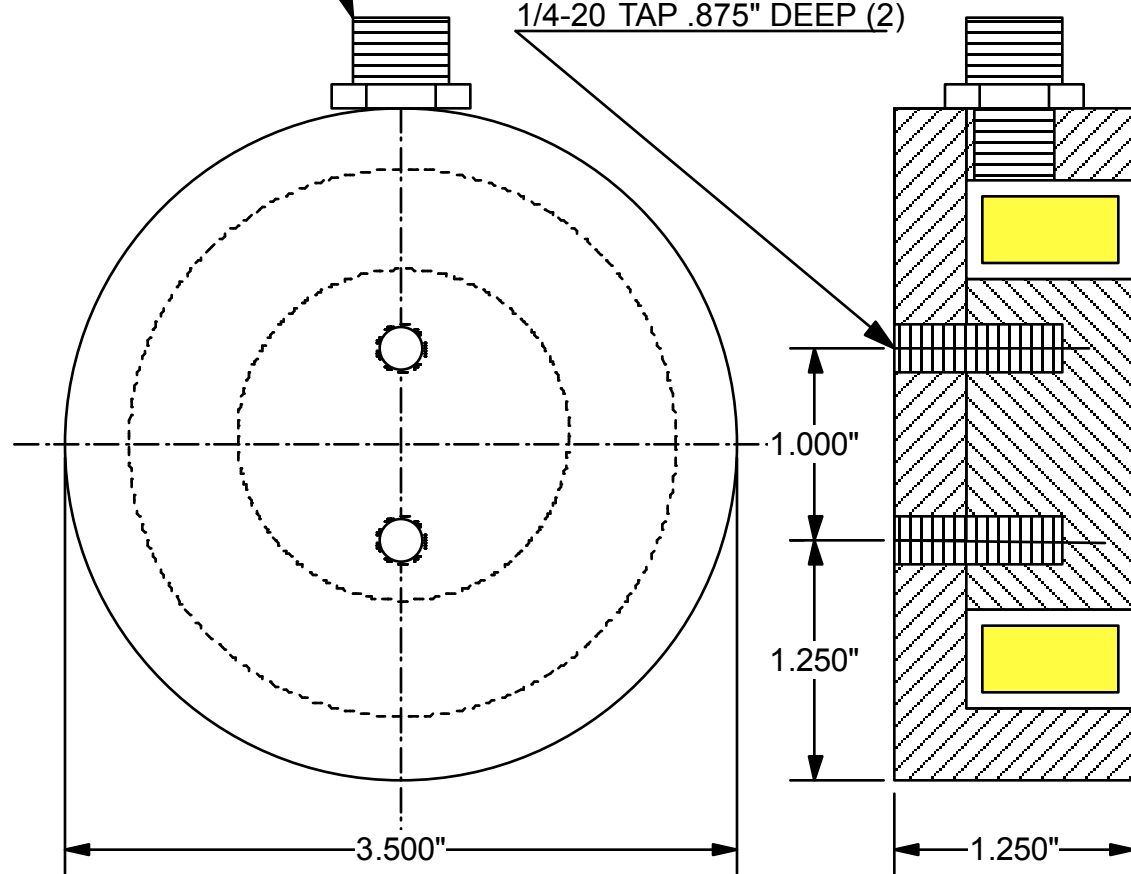

M STYLE
QUICK DISCONNECT

1/4-20 TAP .875" DEEP (2)

MODEL: DCS-350M-110C
VOLTAGE: 24VDC
CURRENT: 21 WATTS
DUTY CYCLE: CONTINUOUS
HOLDING POWER: 480 LBS

EPOXY FILLED

AUTOMATIC EQUIPMENT CORP.
DCS-350M-24C
CUST DWG
08/21/13
H-13020