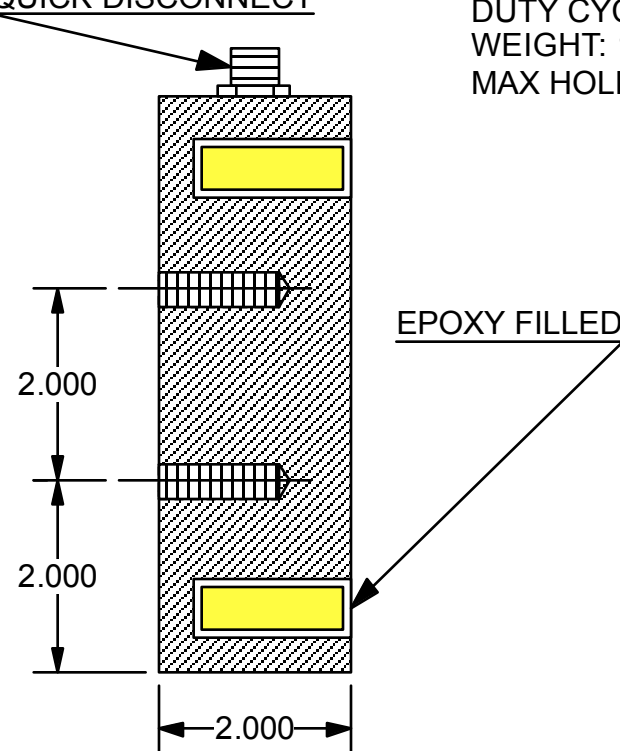

1/2-13 TAP
1.25" DEEP
(2 PLACES)

M STYLE
QUICK DISCONNECT

MODEL: DCX-600-0011
VOLTAGE: 110VDC
CURRENT: 39 WATTS
DUTY CYCLE: CONTINUOUS
WEIGHT: 13 LBS
MAX HOLD: 2200 LBS

AUTOMATIC EQUIPMENT CORP
CUST DWG
DCX-600-0011
10/21/13
H-13110