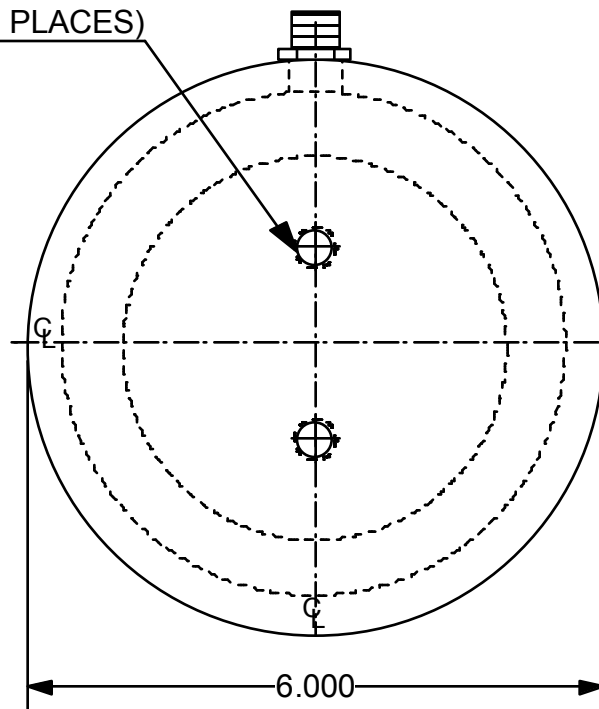

1/2-13 TAP
1.25" DEEP
(2 PLACES)

M STYLE
QUICK DISCONNECT

MODEL: DCX-600-0011
VOLTAGE: 110VDC
CURRENT: 39 WATTS
DUTY CYCLE: CONTINUOUS
WEIGHT: 13 LBS
MAX HOLD: 2200 LBS

AUTOMATIC EQUIPMENT CORP
CUST DWG
DCX-600-0011
10/21/13
H-13110