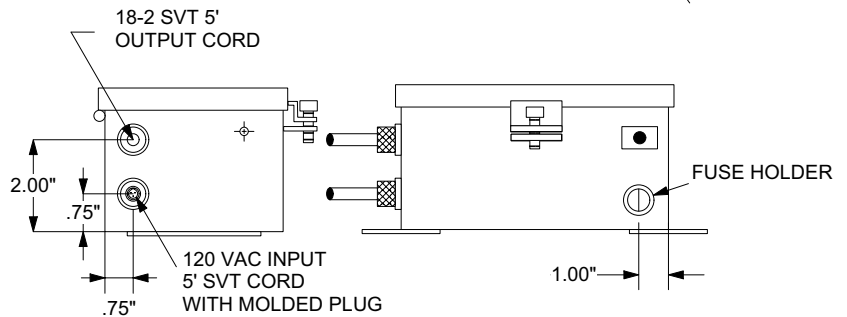

HEAVY DUTY MANUAL POWER SUPPLIES

12, 24, & 110 VDC OUTPUT

COMPLETE YOUR ELECTROMAGNET INSTALLATION WITH A MANUAL DC POWER SUPPLY

- MPS-048-24V** - 120 VOLTS AC INPUT
- 48 WATT CAPACITY
 - 24 VDC OUTPUT
 - HEAVY DUTY NEMA-12 ENCLOSURE
 - "ON/OFF/RELEASE" SWITCH FOR REVERSE POLARITY
 - 5' HEAVY DUTY MOLDED 3-PRONG POWER CORD
 - 5' SVT STYLE OUTPUT CORD
 - FUSED OUTPUT

- MPS-048-12V** - 120 VOLTS AC INPUT
- 48 WATT CAPACITY
 - 12 VDC OUTPUT
 - HEAVY DUTY NEMA-12 ENCLOSURE
 - "ON/OFF/RELEASE" SWITCH FOR REVERSE POLARITY
 - 5' HEAVY DUTY MOLDED 3-PRONG POWER CORD
 - 5' SVT STYLE OUTPUT CORD
 - FUSED OUTPUT

- MPS-800L-110V** - 120 VOLTS AC INPUT
- 800 WATT CAPACITY
 - 110 VDC OUTPUT
 - HEAVY DUTY NEMA-12 ENCLOSURE
 - "ON/OFF" SWITCH FOR AUTOMATIC REVERSE POLARITY
 - 5' HEAVY DUTY MOLDED 3-PRONG POWER CORD
 - 5' SJT STYLE OUTPUT CORD
 - FUSED OUTPUT

PRODUCT NUMBER	DIMENSIONS-(IN)			INPUT	OUTPUT	MAX WATTS	WEIGHT	OUTPUT CORD
	LENGTH	WIDTH	HEIGHT					
MPS-048-12V	6.0	4.0	3.5	120 VAC	12 VDC	48	6	LEADS
MPS-048-24V	6.0	4.0	3.5	120 VAC	48 VDC	48	6	LEADS
MPS-096-24V	6.0	6.0	4.0	120 VAC	24 VDC	96	8	LEADS
MPS-300M-110V	4.0	4.0	3.5	120 VAC	110 VDC	300	4	M-STYLE
MPS-800L-110V	6.0	4.0	3.5	120 VAC	110 VDC	800	6	LEADS
MPS-800S-110V	6.0	4.0	3.0	120 VAC	110 VDC	800	6	S-STYLE