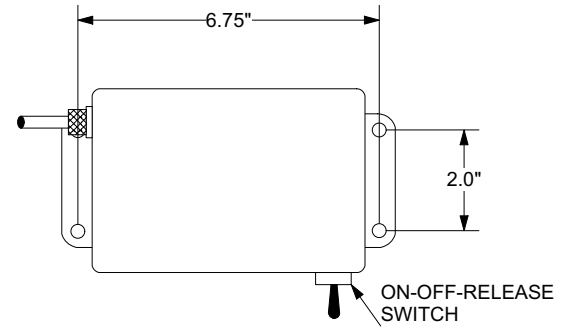

HEAVY DUTY MANUAL POWER SUPPLIES

12, 24, & 110 VDC OUTPUT

COMPLETE YOUR ELECTROMAGNET INSTALLATION WITH A MANUAL DC POWER SUPPLY

- MPS-048-24V** - 120 VOLTS AC INPUT
- 48 WATT CAPACITY
 - 24 VDC OUTPUT
 - HEAVY DUTY NEMA-12 ENCLOSURE
 - "ON/OFF/RELEASE" SWITCH FOR REVERSE POLARITY
 - 5' HEAVY DUTY MOLDED 3-PRONG POWER CORD
 - 5' SVT STYLE OUTPUT CORD
 - FUSED OUTPUT

- MPS-048-12V** - 120 VOLTS AC INPUT
- 48 WATT CAPACITY
 - 12 VDC OUTPUT
 - HEAVY DUTY NEMA-12 ENCLOSURE
 - "ON/OFF/RELEASE" SWITCH FOR REVERSE POLARITY
 - 5' HEAVY DUTY MOLDED 3-PRONG POWER CORD
 - 5' SVT STYLE OUTPUT CORD
 - FUSED OUTPUT

- MPS-800L-110V** - 120 VOLTS AC INPUT
- 800 WATT CAPACITY
 - 110 VDC OUTPUT
 - HEAVY DUTY NEMA-12 ENCLOSURE
 - "ON/OFF" SWITCH FOR AUTOMATIC REVERSE POLARITY
 - 5' HEAVY DUTY MOLDED 3-PRONG POWER CORD
 - 5' SJT STYLE OUTPUT CORD
 - FUSED OUTPUT

PRODUCT NUMBER	DIMENSIONS-(IN)			INPUT	OUTPUT	MAX WATTS	WEIGHT	OUTPUT CORD
	LENGTH	WIDTH	HEIGHT					
MPS-048-12V	6.0	4.0	3.5	120 VAC	12 VDC	48	6	LEADS
MPS-048-24V	6.0	4.0	3.5	120 VAC	48 VDC	48	6	LEADS
MPS-096-24V	6.0	6.0	4.0	120 VAC	24 VDC	96	8	LEADS
MPS-300M-110V	4.0	4.0	3.5	120 VAC	110 VDC	300	4	M-STYLE
MPS-800L-110V	6.0	4.0	3.5	120 VAC	110 VDC	800	6	LEADS
MPS-800S-110V	6.0	4.0	3.0	120 VAC	110 VDC	800	6	S-STYLE